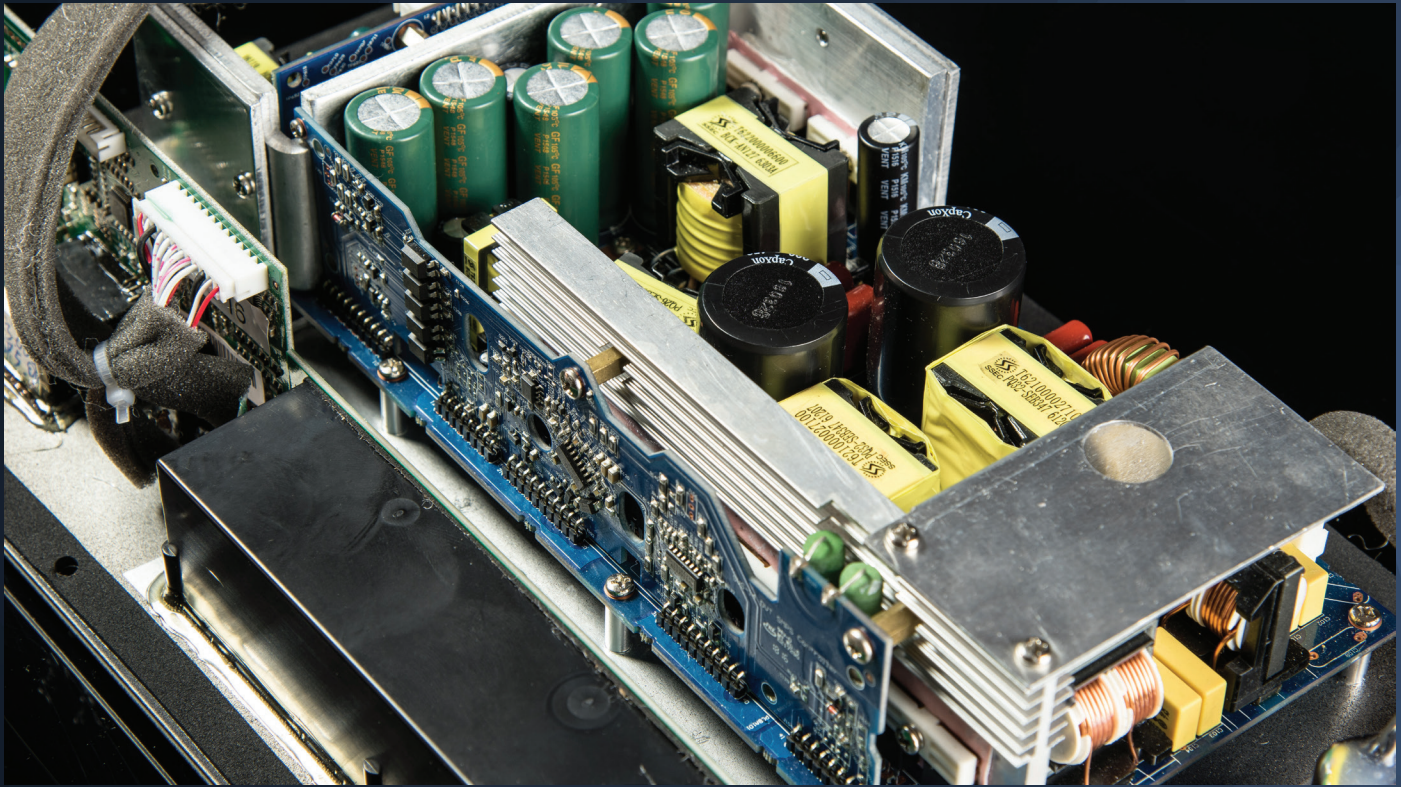

New! SVS 4000 Series Subwoofers

One Subwoofer to Rule Them All.

PC-4000

PB-4000

SB-4000

SVS 4000 Series Subwoofers demolish all preconceived notions about subwoofer performance and technology by making reference caliber bass available to more people than ever before. With trickle down technology from the 16-Ultra Series, named top subwoofers in the world by nearly every audio publication and industry group in 2017, the 4000 Series obliterate expectations and deliver a level of unrivaled subwoofer performance only available from SVS.

- » Astonishing low frequency response below the threshold of human hearing with immersive impact so powerful you feel it.
- » Massive, effortless power for concert or cinema level SPLs without a trace of distortion.
- » Accurate and detailed sound that's balanced, never boomy and always faithful to what the artist or director intended.
- » Pinpoint speed and transient response with crisp precision.
- » Intelligent integration with advanced DSP for seamless blending with all speakers and a fully convincing audio experience.

4000 Series Amplifiers – Massive Output, Sophisticated DSP, Advanced Power Management

Rated conservatively at 1,200 watts RMS, and 4,000+ watts peak power, the 4000 Series Sledge STA-1200D amplifiers use an efficient Class D design combined with fully discrete MOSFET output and a sophisticated Analog Devices DSP engine. The result is a level of effortless power and advanced processing not available from any other subwoofer manufacturer.

High Current Output of Discrete MOSFETs with Efficiency of Class D Amplifier

Combines the efficiency of a Class D amplifier design with the ability to move massive amounts of current through the fully discrete MOSFETs enabling immense low frequency output and precise driver control. Put simply, outstanding real-world subwoofer performance at all drive levels.